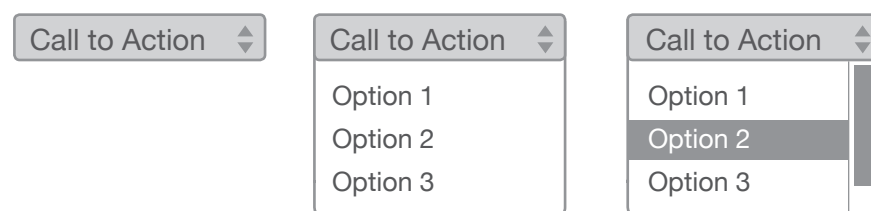

Buttons & Links

General description of button and link treatment. Lis eumsan vercidunt nulluptat luptat. Sum adipsusto conse dit alit adio consequipis nonsendrer sim il iuscincillut praesto dunt utpat lutpatum deliquat. Duis vel estisi.

Button, Simple

Call to Action

Button, Combination

Text Link, In Line

Lis eumsan [vercidunt](#) nulluptat luptat.

Text Link, In Line

[Vercidunt >](#)