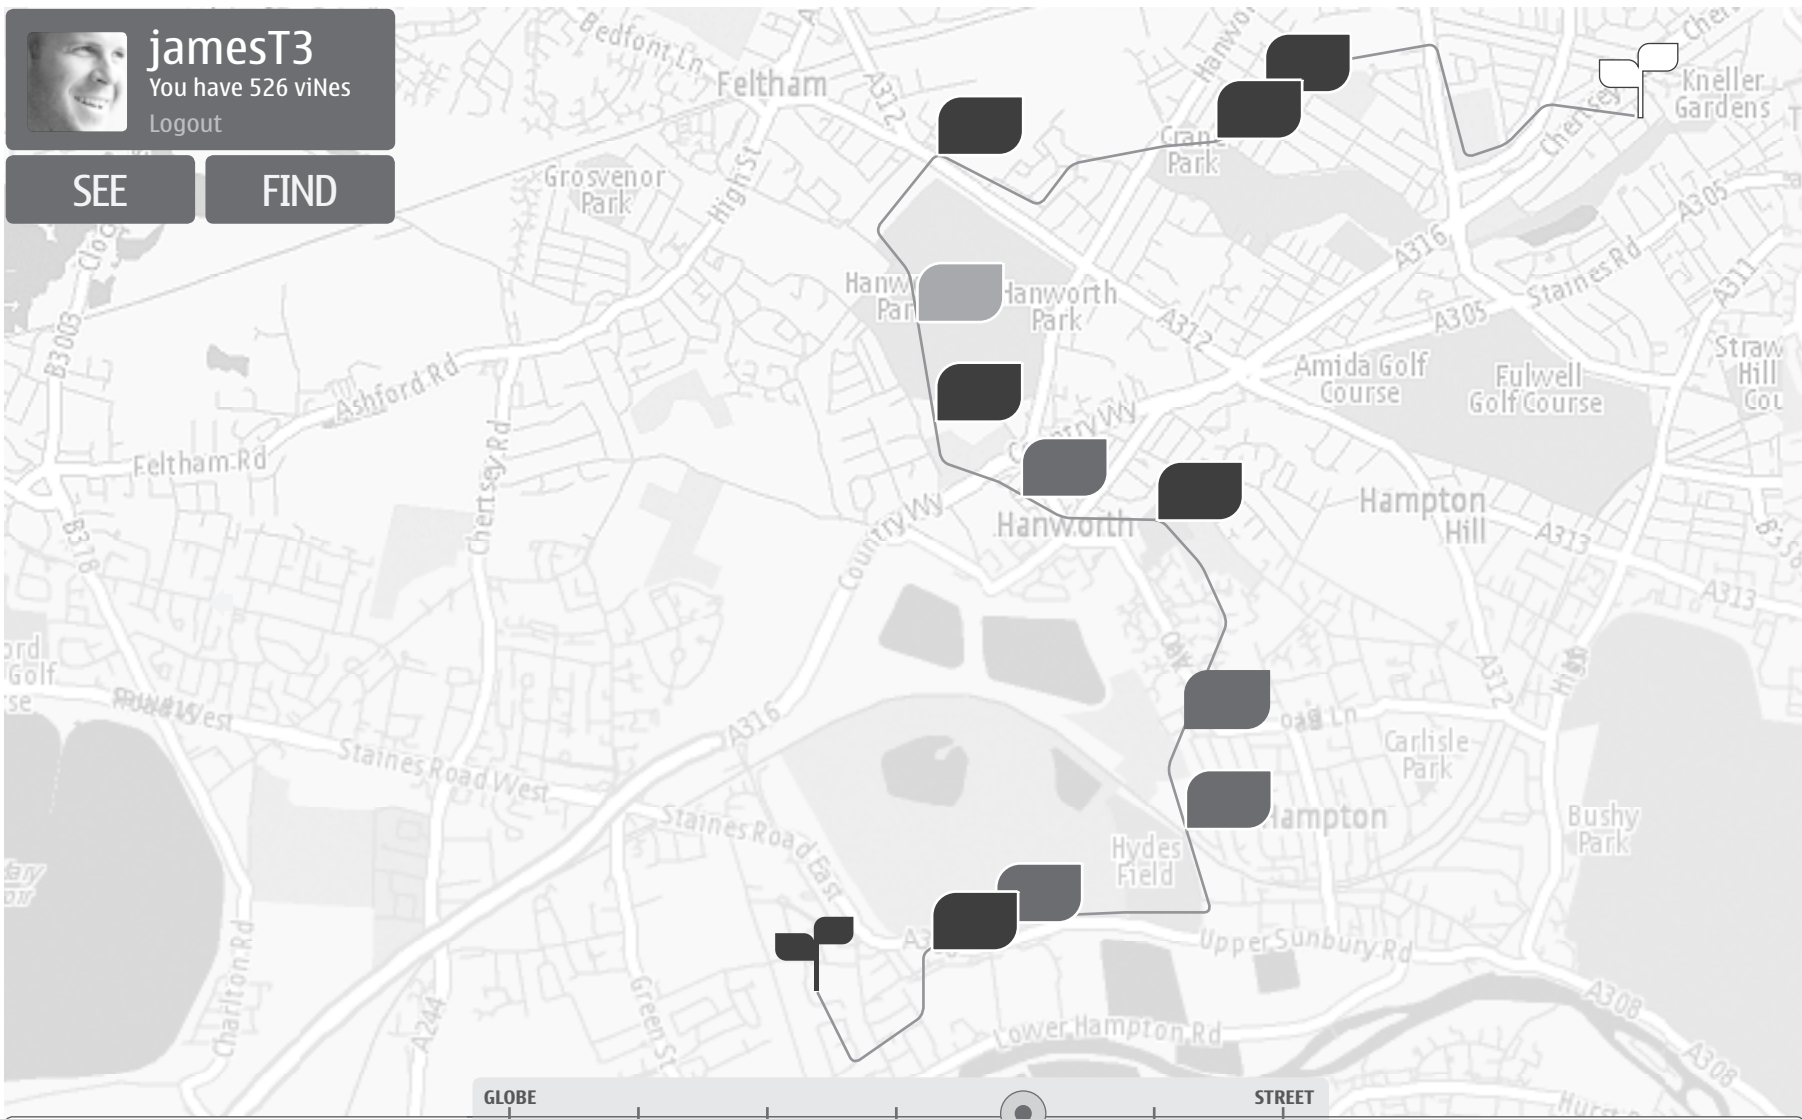

Nokia
NokavINES Sketches

■ R/GA

Direction 1

NOKIA	viNes - sketches	Screen	Site Map Ref	Version	Updated	Page	R/GA

Nokia viNe [Sign In](#) | [Register](#)

SEE **FIND**

A map of the Feltham and Hampton area in the United Kingdom, showing various streets and landmarks. The map is overlaid with 100 black pin markers, representing the latest 100 viNes. The markers are distributed across the area, with a higher concentration in the central and eastern parts. Landmarks include Feltham, Hanworth, Hampton Hill, and several golf courses like Amida Golf Course and Fulwell Golf Course. Major roads like A312, A316, and A308 are visible. The map is in a light gray color scheme.

GLOBE STREET

There are 2,235,234 viNes across the globe. You're viewing the latest 100.

NOKIA	viNes - sketches	Screen	Site Map Ref	Version	Updated	Page	R/GA

jamesT3
 You have 526 viNes
 Logout

[SEE](#)
[FIND](#)

GLOBE ● STREET

Your last viNe: Best Bookstores, 02/09/2008 10:49

 1435
  26
  31
  26
  1435

jamesT3
You have 526 viNes
Logout

SEE FIND

MY viNES FEATURED LATEST

- 1-10 of 526 viNes**
- London Fog
 - Timeout London, 15
 - South Bank History Tour
 - My Amazing Walk to Work
 - London Eats, 152
 - Secret Passageways
 - The Traveler, 124
 - London Fog
 - Timeout London, 15
 - South Bank History Tour
- ◀ 1 2 3 ... 12 13 14 ... 21 22 23 ▶

 **jamesT3**
 You have 526 viNes
 Logout

SEE **FIND**

ALL TAGS PEOPLE PLACES

London

1-10 of 152 Results

- London Fog
- Timeout London, 15
- South Bank History Tour
- My Amazing Walk to Work
- London Eats, 152
- Secret Passageways**
- The Traveler, 124
- London Fog
- Timeout London, 15
- South Bank History Tour