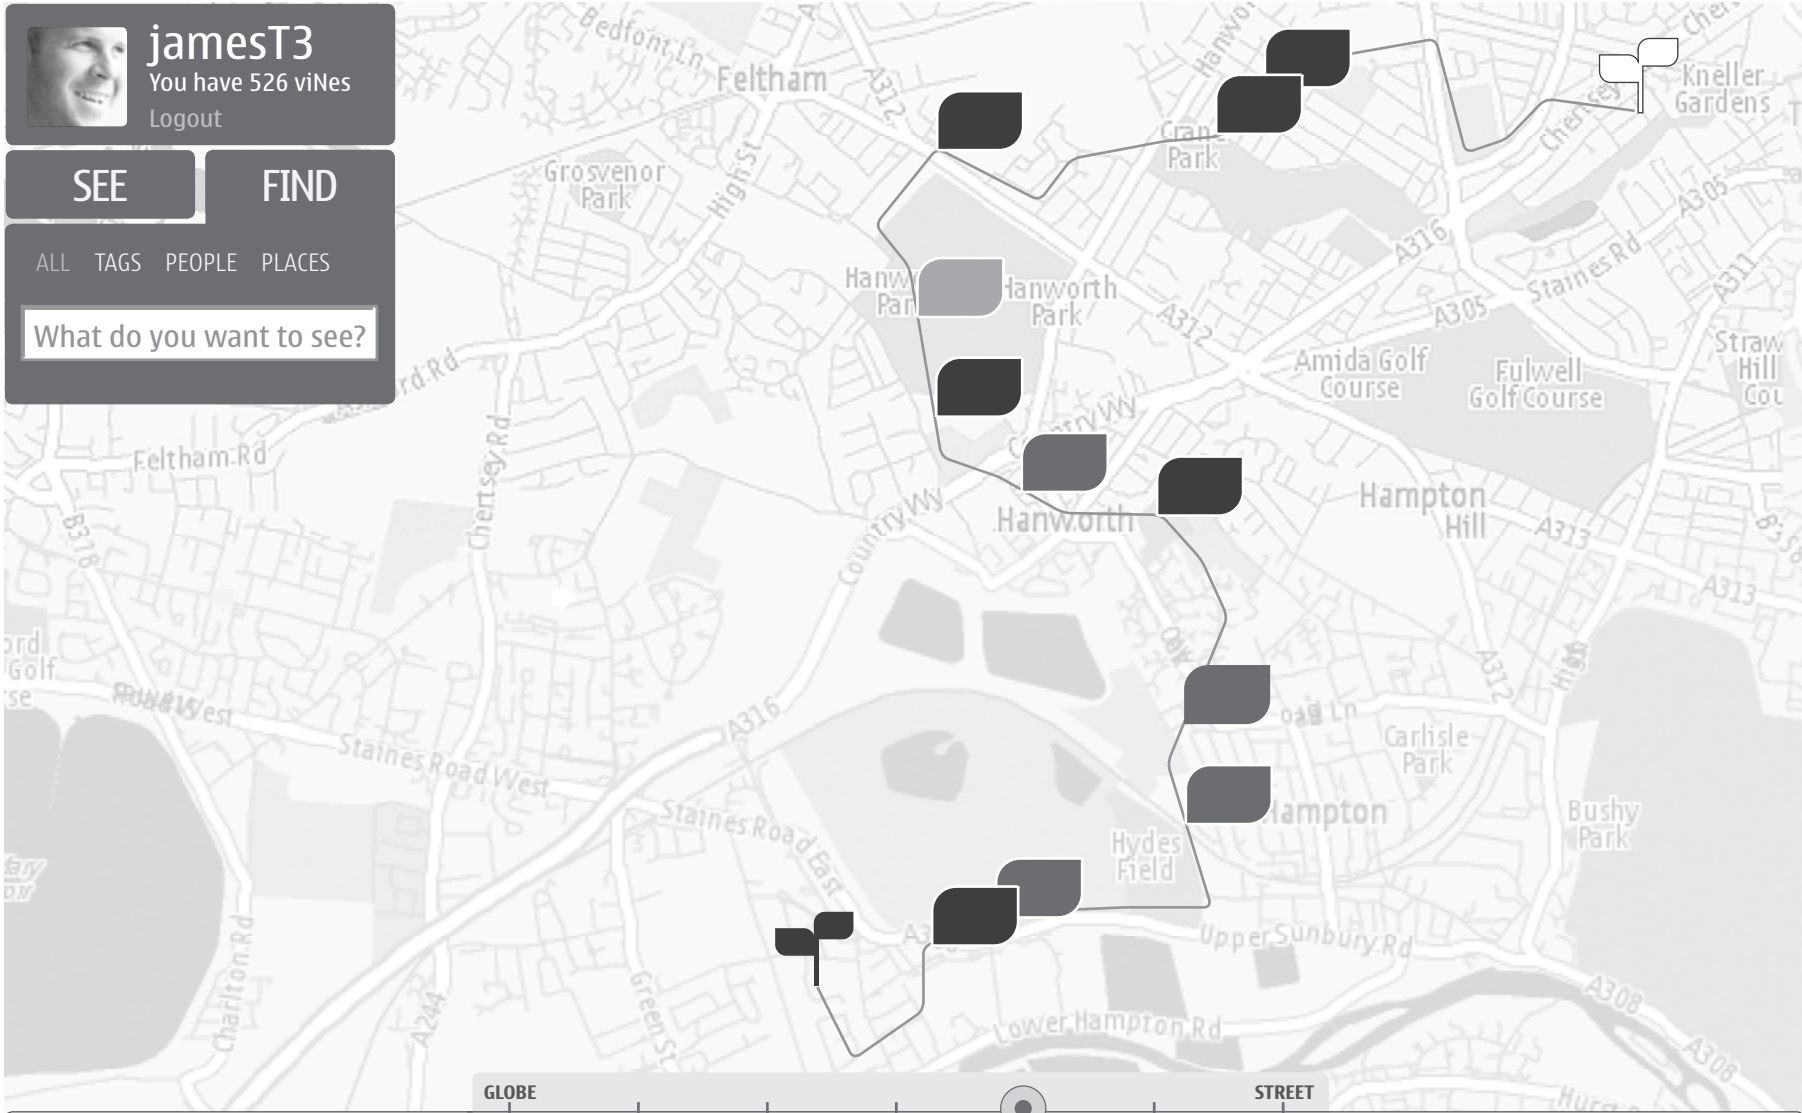

MY viNES FEATURED LATEST

1-10 of 526 viNes

- London Fog
- Timeout London, 15
- South Bank History Tour
- My Amazing Walk to Work
- London Eats, 152**
- Secret Passageways
- The Traveler, 124
- London Fog
- Timeout London, 15
- South Bank History Tour

◀ 1 2 3 ... 12 13 14 ... 21 22 23 ▶

GLOBE ● STREET

London Eats, 152, created on 02/09/2008 10:49

 1435
  26
  31
  26
  1435

NOKIA	viNes - sketches	Screen	Site Map Ref	Version	Updated	Page	R/GA

 **jamesT3**
 You have 526 viNes
 Logout

SEE **FIND**

ALL TAGS PEOPLE PLACES

What do you want to see?

GLOBE ● STREET

London Eats, 152, created on 02/09/2008 10:49

 1435
  26
  31
  26
  1435

NOKIA	viNes - sketches	Screen	Site Map Ref	Version	Updated	Page	R/GA

 **jamesT3**
 You have 526 viNes
 Logout

SEE **FIND**

ALL TAGS PEOPLE PLACES

London

1-10 of 152 Results

- London Fog
- Timeout London, 15
- South Bank History Tour
- My Amazing Walk to Work
- London Eats, 152
- Secret Passageways**
- The Traveler, 124
- London Fog
- Timeout London, 15
- South Bank History Tour