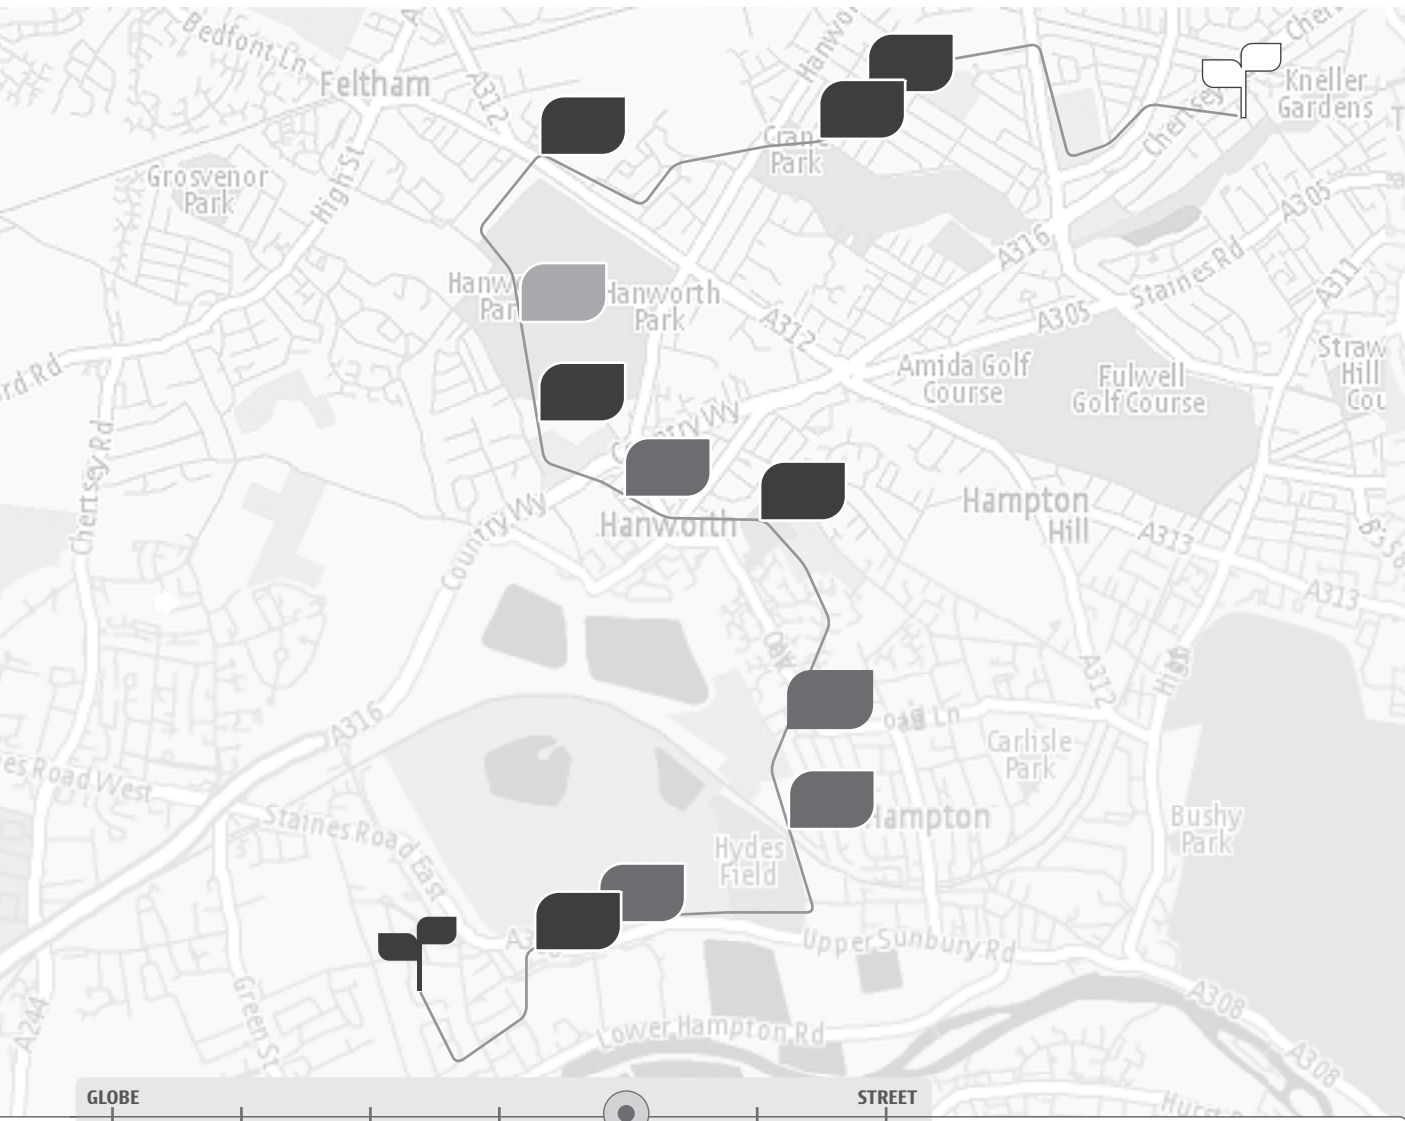

NOKIA	viNes - sketches	Screen	Site Map Ref	Version	Updated	Page	R/GA

jamesT3
You have 526 viNes
Logout

SEE **FIND**

MY viNES FEATURED LATEST

1-10 of 526 viNes

- London Fog
- Timeout London, 15
- South Bank History Tour
- My Amazing Walk to Work
- **London Eats, 152**
- Secret Passageways
- The Traveler, 124
- London Fog
- Timeout London, 15
- South Bank History Tour

◀ 1 2 3 ... 12 13 14 ... 21 22 23 ▶

GLOBE ● STREET

London Eats, 152, created on 02/09/2008 10:49

1435
26
31
26
1435